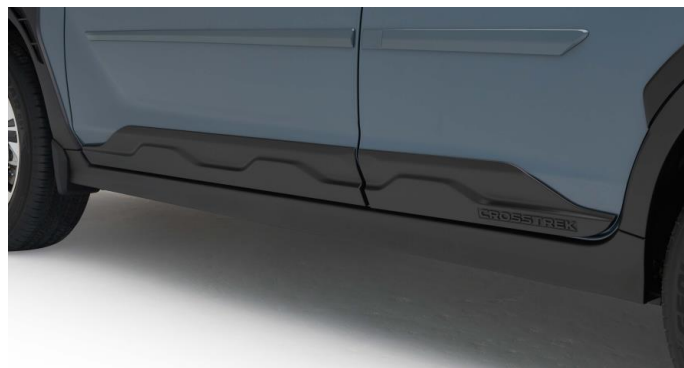

SUBARU

STAY CONNECTED

MotorImage

Exterior

You can always find your own Crosstrek style

Front Grille \$5,410*

LOWER DOOR TRIM \$4,359*

FT NOSE GARNISH \$4,808*